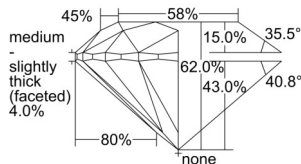

GIA®

FACSIMILE

GIA REPORT 7508552768

Verify this report at GIA.edu

GIA NATURAL DIAMOND DOSSIER®

October 03, 2024
GIA Report Number 7508552768
Shape and Cutting Style ..... Round Brilliant
Measurements ..... 4.17 - 4.18 x 2.59 mm

GRADING RESULTS

Carat Weight ..... 0.28 carat
Color Grade ..... E
Clarity Grade VVS1
Cut Grade ..... Excellent

ADDITIONAL GRADING INFORMATION

Polish ..... Excellent
Symmetry ..... Excellent
Fluorescence ..... None
Clarity Characteristics ..... Pinpoint, Feather
Inscription(s): GIA 7508552768

PROPORTIONS

Profile to actual proportions

GRADING SCALES

GIA COLOR SCALE	GIA CLARITY SCALE	GIA CUT SCALE	
D	FLAWLESS	EXCELLENT	
E	INTERNALLY FLAWLESS		
F		VVS₁	VERY GOOD
G	VVS₂		
H	VS₁	GOOD	
I	VS₂		
J	SI₁	FAIR	
K	SI₂		
L	I₁	POOR	
M			
N			
O	I₂		
P			
Q			
R	I₃		
S			
T			
U			
V			
W			
X			
Y			
Z