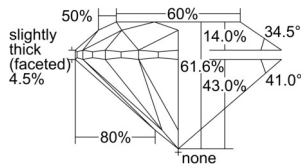

GIA®

FACSIMILE

GIA REPORT

7508553724

Verify this report at GIA.edu

GIA NATURAL DIAMOND DOSSIER®

October 04, 2024
GIA Report Number 7508553724
Shape and Cutting Style ..... Round Brilliant
Measurements ..... 5.15 - 5.19 x 3.19 mm

GRADING RESULTS

Carat Weight ..... 0.53 carat
Color Grade ..... D
Clarity Grade VVS2
Cut Grade ..... Excellent

ADDITIONAL GRADING INFORMATION

Polish ..... Excellent
Symmetry ..... Excellent
Fluorescence ..... None
Clarity Characteristics..... Pinpoint, Cloud, Indented Natural
Inscription(s): GIA 7508553724

PROPORTIONS

Profile to actual proportions

GRADING SCALES

GIA COLOR SCALE

COLORLESS	D
	E
	F
	G
	H
	I
	J
NEAR COLORLESS	K
	L
Faint	M
	N
	O
	P
Very Light	Q
	R
	S
	T
	U
	V
Light	W
	X
	Y
	Z

GIA CLARITY SCALE

FLAWLESS	INTERNAL FLAWLESS	
		EXCELLENT
VERY VERY SLIGHTLY INCLUDED	VVS₁	VERY GOOD
VERY SLIGHTLY INCLUDED	VVS₂	
SLIGHTLY INCLUDED	VS₁	GOOD
	VS₂	
INCLUDED	SI₁	FAIR
	SI₂	
INCLUDED	I₁	POOR
	I₂	
	I₃