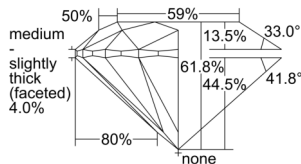

GIA®

FACSIMILE

GIA REPORT 7508554516

Verify this report at GIA.edu

GIA NATURAL DIAMOND DOSSIER®

October 03, 2024
GIA Report Number 7508554516
Shape and Cutting Style ..... Round Brilliant
Measurements ..... 4.29 - 4.31 x 2.66 mm

GRADING RESULTS

Carat Weight ..... 0.30 carat
Color Grade ..... F
Clarity Grade S11
Cut Grade ..... Excellent

ADDITIONAL GRADING INFORMATION

Polish ..... Excellent
Symmetry ..... Excellent
Fluorescence ..... None
Clarity Characteristics ..... Cloud, Crystal
Inscription(s): GIA 7508554516

PROPORTIONS

Profile to actual proportions