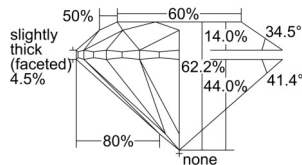

GIA®

FACSIMILE

GIA REPORT 7508555161

Verify this report at GIA.edu

GIA NATURAL DIAMOND DOSSIER®

October 04, 2024
GIA Report Number 7508555161
Shape and Cutting Style ..... Round Brilliant
Measurements ..... 5.04 - 5.07 x 3.14 mm

GRADING RESULTS

Carat Weight ..... 0.50 carat
Color Grade ..... F
Clarity Grade S11
Cut Grade ..... Excellent

ADDITIONAL GRADING INFORMATION

Polish ..... Excellent
Symmetry ..... Excellent
Fluorescence ..... None
Clarity Characteristics..... Crystal, Feather
Inscription(s): GIA 7508555161

PROPORTIONS

Profile to actual proportions