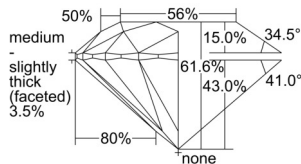

GIA®

FACSIMILE

GIA REPORT 750855360

Verify this report at GIA.edu

GIA NATURAL DIAMOND DOSSIER®

October 03, 2024
GIA Report Number 750855360
Shape and Cutting Style ..... Round Brilliant
Measurements ..... 4.73 - 4.75 x 2.92 mm

GRADING RESULTS

Carat Weight ..... 0.40 carat
Color Grade ..... F
Clarity Grade SI2
Cut Grade ..... Excellent

ADDITIONAL GRADING INFORMATION

Polish ..... Excellent
Symmetry ..... Excellent
Fluorescence ..... None
Clarity Characteristics ..... Crystal
Inscription(s): GIA 750855360

PROPORTIONS

Profile to actual proportions

GRADING SCALES

GIA COLOR SCALE	GIA CLARITY SCALE	GIA CUT SCALE	
D	FLAWLESS	EXCELLENT	
E	INTERNALLY FLAWLESS		
F		VVS₁	VERY GOOD
G	VVS₂		
H	VS₁	GOOD	
I	VS₂		
J	SI₁	FAIR	
K	SI₂		
L	I₁	POOR	
M	I₂		
N	I₃		
O			
P			
Q			
R			
S			
T			
U			
V			
W			
X			
Y			
Z