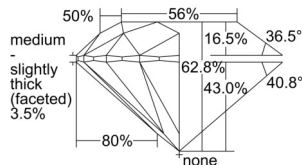

GIA®

FACSIMILE

GIA REPORT

7508556836

Verify this report at GIA.edu

GIA NATURAL DIAMOND DOSSIER®

October 03, 2024
GIA Report Number **7508556836**
Shape and Cutting Style ..... **Round Brilliant**
Measurements ..... **5.19 - 5.23 x 3.27 mm**

GRADING RESULTS

Carat Weight ..... **0.55 carat**
Color Grade ..... **G**
Clarity Grade **S11**
Cut Grade ..... **Excellent**

ADDITIONAL GRADING INFORMATION

Polish ..... **Excellent**
Symmetry ..... **Excellent**
Fluorescence ..... **None**
Clarity Characteristics..... **Feather, Cloud**
Inscription(s): **GIA 7508556836**

PROPORTIONS

Profile to actual proportions

GRADING SCALES

GIA COLOR SCALE

COLOREDNESS	D
	E
	F
	G
	H
	I
	J
NEAR COLORLESS	K
	L
Faint	M
	N
	O
	P
Very Light	Q
	R
	S
	T
	U
	V
Light	W
	X
	Y
	Z

GIA CLARITY SCALE

FLAWLESS	VERY VERY SLIGHTLY INCLUDED	VVS₁	VVS₂	VS₁	VS₂	S1₁	S1₂	I₁	I₂	I₃	
											INTERNAL FLAWLESS

GIA CUT SCALE

EXCELLENT
VERY GOOD
GOOD
FAIR
POOR