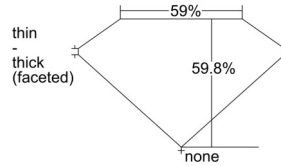

GIA®

FACSIMILE

GIA REPORT 7508557576

Verify this report at GIA.edu

GIA NATURAL DIAMOND DOSSIER®

October 04, 2024
GIA Report Number 7508557576
Shape and Cutting Style ..... Heart Brilliant
Measurements ..... 4.17 x 4.90 x 2.93 mm

GRADING RESULTS

Carat Weight ..... 0.33 carat
Color Grade ..... G
Clarity Grade VVS1

ADDITIONAL GRADING INFORMATION

Polish ..... Excellent
Symmetry ..... Excellent
Fluorescence ..... None
Clarity Characteristics..... Feather, Surface Graining
Inspection(s): GIA 7508557576

PROPORTIONS

Profile not to actual proportions

GRADING SCALES

GIA COLOR SCALE		GIA CLARITY SCALE	
COLORLESS	D	VERY VERY SLIGHTLY INCLUDED	FLAWLESS
	E		INTERNALLY FLAWLESS
	F		VVS₁
	G		VVS₂
	H		VS₁
	I		VS₂
	J		SI₁
	K		SI₂
	L		I₁
	M		I₂
NEAR COLORLESS	N	SLIGHTLY INCLUDED	I₃
	O		
	P		
	Q		
FAINT	R		
	S		
	T		
	U		
VERT LIGHT	V		
	W		
	X		
	Y		
LIGHT	Z