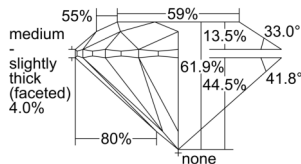

GIA®

FACSIMILE

GIA NATURAL DIAMOND DOSSIER®

October 03, 2024
GIA Report Number 7508558222
Shape and Cutting Style ..... Round Brilliant
Measurements ..... 4.72 - 4.75 x 2.93 mm

GRADING RESULTS

Carat Weight ..... 0.40 carat
Color Grade ..... F
Clarity Grade S11
Cut Grade ..... Excellent

ADDITIONAL GRADING INFORMATION

Polish ..... Excellent
Symmetry ..... Excellent
Fluorescence ..... Faint
Clarity Characteristics..... Feather, Crystal, Cloud
Inscription(s): GIA 7508558222

GIA REPORT 7508558222

Verify this report at GIA.edu

PROPORTIONS

Profile to actual proportions