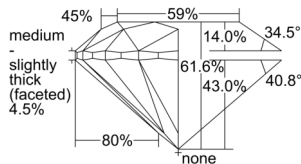

GIA®

FACSIMILE

GIA REPORT 7508562041

Verify this report at GIA.edu

GIA NATURAL DIAMOND DOSSIER®

October 04, 2024
GIA Report Number 7508562041
Shape and Cutting Style ..... Round Brilliant
Measurements ..... 4.34 - 4.36 x 2.68 mm

GRADING RESULTS

Carat Weight ..... 0.31 carat
Color Grade ..... G
Clarity Grade S11
Cut Grade ..... Excellent

ADDITIONAL GRADING INFORMATION

Polish ..... Excellent
Symmetry ..... Excellent
Fluorescence ..... None
Clarity Characteristics ..... Feather, Crystal
Inscription(s): GIA 7508562041

PROPORTIONS

Profile to actual proportions

GRADING SCALES

GIA COLOR SCALE	GIA CLARITY SCALE	GIA CUT SCALE	
D	FLAWLESS	EXCELLENT	
E	INTERNALLY FLAWLESS		
F		VVS₁	VERY GOOD
G	VVS₂		
H	VS₁	GOOD	
I	VS₂		
J	S1₁	FAIR	
K	S1₂		
L	I₁	POOR	
M	I₂		
N	I₃		
O			
P			
Q			
R			
S			
T			
U			
V			
W			
X			
Y			
Z