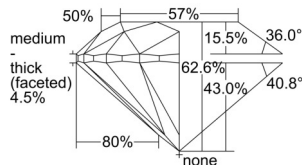

GIA®

FACSIMILE

GIA REPORT

7508562082

Verify this report at GIA.edu

GIA NATURAL DIAMOND DOSSIER®

October 04, 2024
GIA Report Number **7508562082**
Shape and Cutting Style ..... **Round Brilliant**
Measurements ..... **4.65 - 4.68 x 2.92 mm**

GRADING RESULTS

Carat Weight ..... **0.40 carat**
Color Grade ..... **G**
Clarity Grade **VS2**
Cut Grade ..... **Very Good**

ADDITIONAL GRADING INFORMATION

Polish ..... **Very Good**
Symmetry ..... **Very Good**
Fluorescence ..... **None**
Clarity Characteristics ..... **Crystal, Cloud**
Inscription(s): **GIA 7508562082**

PROPORTIONS

Profile to actual proportions

GRADING SCALES

GIA COLOR SCALE

COLORESS	D
	E
	F
	G
	H
	I
	J
NEAR COLORESS	K
	L
Faint	M
	N
	O
	P
	Q
	R
	S
	T
	U
	V
	W
	X
	Y
Light	Z

GIA CLARITY SCALE

FLAWLESS	VERY VERY SLIGHTLY INCLUDED	VS₁	VS₂	VS₁	VS₂	SI₁	SI₂	I₁	I₂	I₃		
											FLAWLESS	INTERNALLY FLAWLESS

GIA CUT SCALE

EXCELLENT
VERY GOOD
GOOD
FAIR
POOR