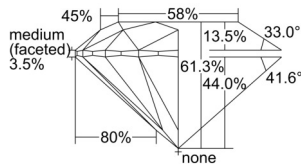

GIA®

FACSIMILE

GIA REPORT 7508563228

Verify this report at GIA.edu

GIA NATURAL DIAMOND DOSSIER®

October 03, 2024
GIA Report Number **7508563228**
Shape and Cutting Style ..... **Round Brilliant**
Measurements ..... **3.68 - 3.70 x 2.26 mm**

GRADING RESULTS

Carat Weight ..... **0.18 carat**
Color Grade ..... **E**
Clarity Grade **VVS2**
Cut Grade ..... **Excellent**

ADDITIONAL GRADING INFORMATION

Polish ..... **Excellent**
Symmetry ..... **Excellent**
Fluorescence ..... **None**
Clarity Characteristics..... **Pinpoint, Cloud**
Inscription(s): **GIA 7508563228**

PROPORTIONS

Profile to actual proportions

GRADING SCALES

GIA
COLOR
SCALE

COLORLESS	D
	E
	F
	G
	H
	I
	J
NEAR COLORLESS	K
	L
Faint	M
	N
	O
	P
	Q
Very Light	R
	S
	T
	U
	V
	W
	X
	Y
Light	Z

GIA
CLARITY
SCALE

	FLAWLESS
	INTERNALLY FLAWLESS
VERY VERY SLIGHTLY INCLUDED	VVS₁
	VVS₂
VERY SLIGHTLY INCLUDED	VS₁
	VS₂
SLIGHTLY INCLUDED	SI₁
	SI₂
	I₁
	I₂
INCLUDED	I₃

GIA
CUT
SCALE

	EXCELLENT
	VERY GOOD
	GOOD
	FAIR
	POOR