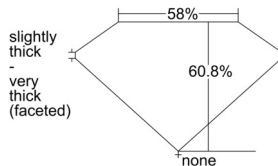

GIA®

FACSIMILE

GIA REPORT 7508564214

Verify this report at GIA.edu

GIA NATURAL DIAMOND DOSSIER®

October 03, 2024
GIA Report Number 7508564214
Shape and Cutting Style ..... Heart Brilliant
Measurements ..... 5.24 x 6.13 x 3.73 mm

GRADING RESULTS

Carat Weight ..... 0.70 carat
Color Grade ..... H
Clarity Grade VS2

ADDITIONAL GRADING INFORMATION

Polish ..... Excellent
Symmetry ..... Excellent
Fluorescence ..... None
Clarity Characteristics ..... Feather, Cloud, Cavity
Inscription(s): GIA 7508564214

PROPORTIONS

Profile not to actual proportions

GRADING SCALES

GIA COLOR SCALE		GIA CLARITY SCALE	
COLORLESS	D	VERY VERY SLIGHTLY INCLUDED	FLAWLESS
	E		INTERNALLY FLAWLESS
	F		VVS₁
	G		VVS₂
	H		VS₁
	I		VS₂
	J		SI₁
	K		SI₂
	L		I₁
	M		I₂
NEAR COLORLESS	N	SLIGHTLY INCLUDED	I₃
	O		
	P		
	Q		
FAINT	R		
	S		
	T		
	U		
VERY LIGHT	V		
	W		
	X		
	Y		
LIGHT	Z