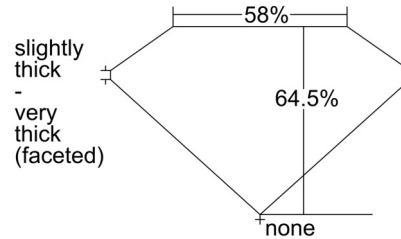

GIA NATURAL DIAMOND GRADING REPORT

October 08, 2024
 GIA Report Number 7508566700
 Shape and Cutting Style Oval Brilliant
 Measurements 8.00 x 5.88 x 3.80 mm

GRADING RESULTS

Carat Weight 1.20 carat
 Color Grade G
 Clarity Grade SI1

ADDITIONAL GRADING INFORMATION

Polish Excellent
 Symmetry Excellent
 Fluorescence None
 Inscription(s): GIA 7508566700

PROPORTIONS

Profile not to actual proportions

CLARITY CHARACTERISTICS

KEY TO SYMBOLS*

- Feather
- Indented Natural
- Cloud
- Pinpoint

* Red symbols denote internal characteristics (inclusions). Green or black symbols denote external characteristics (blemishes). Diagram is an approximate representation of the diamond, and symbols shown indicate type, position, and approximate size of clarity characteristics. All clarity characteristics may not be shown. Details of finish are not shown.