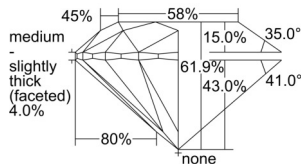

GIA®

FACSIMILE

GIA REPORT 7508567785

Verify this report at GIA.edu

GIA NATURAL DIAMOND DOSSIER®

October 07, 2024
GIA Report Number 7508567785
Shape and Cutting Style ..... Round Brilliant
Measurements ..... 4.70 - 4.73 x 2.92 mm

GRADING RESULTS

Carat Weight ..... 0.40 carat
Color Grade ..... D
Clarity Grade S11
Cut Grade ..... Excellent

ADDITIONAL GRADING INFORMATION

Polish ..... Excellent
Symmetry ..... Excellent
Fluorescence ..... None
Clarity Characteristics..... Crystal, Cloud, Feather
Inscription(s): GIA 7508567785

PROPORTIONS

Profile to actual proportions

GRADING SCALES

GIA COLOR SCALE	GIA CLARITY SCALE	GIA CUT SCALE	
D	FLAWLESS	EXCELLENT	
E	INTERNALLY FLAWLESS		
F		VVS₁	VERY GOOD
G	VVS₂		
H	VS₁	GOOD	
I	VS₂		
J	S1₁	FAIR	
K	S1₂		
L	I₁	POOR	
M	I₂		
N	I₃		
O			
P			
Q			
R			
S			
T			
U			
V			
W			
X			
Y			
Z