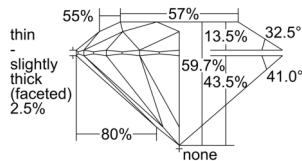

GIA®

FACSIMILE

GIA REPORT 7508568470

Verify this report at GIA.edu

GIA NATURAL DIAMOND DOSSIER®

October 03, 2024
GIA Report Number **7508568470**
Shape and Cutting Style ..... **Round Brilliant**
Measurements ..... **5.85 - 5.87 x 3.50 mm**

GRADING RESULTS

Carat Weight ..... **0.72 carat**
Color Grade ..... **E**
Clarity Grade **VS2**
Cut Grade ..... **Excellent**

ADDITIONAL GRADING INFORMATION

Polish ..... **Excellent**
Symmetry ..... **Excellent**
Fluorescence ..... **None**
Clarity Characteristics ..... **Feather**
Inscription(s): **GIA 7508568470**

PROPORTIONS

GRADING SCALES

GIA COLOR SCALE	GIA CLARITY SCALE	GIA CUT SCALE	
D	FLAWLESS	EXCELLENT	
E	INTERNALLY FLAWLESS		
F		VVS₁	VERY GOOD
G	VVS₂		
H	VS₁	GOOD	
I	VS₂		
J	SI₁	FAIR	
K	SI₂		
L	I₁	POOR	
M	I₂		
N	I₃		
O			
P			
Q			
R			
S			
T			
U			
V			
W			
X			
Y			
Z