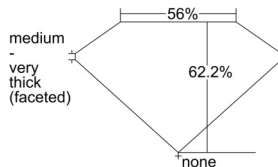

GIA®

FACSIMILE

GIA REPORT 7508574645

Verify this report at GIA.edu

GIA NATURAL DIAMOND DOSSIER®

October 04, 2024
GIA Report Number 7508574645
Shape and Cutting Style ..... Oval Brilliant
Measurements ..... 5.68 x 4.06 x 2.52 mm

GRADING RESULTS

Carat Weight ..... 0.37 carat
Color Grade ..... G
Clarity Grade SI1

ADDITIONAL GRADING INFORMATION

Polish ..... Excellent
Symmetry ..... Very Good
Fluorescence ..... Medium Blue
Clarity Characteristics ..... Crystal
Inscription(s): GIA 7508574645

PROPORTIONS

Profile not to actual proportions

GRADING SCALES

GIA COLOR SCALE		GIA CLARITY SCALE			
COLORLESS	D	VERY VERY SLIGHTLY INCLUDED	FLAWLESS		
	E		INTERNALLY FLAWLESS		
	F	VERY SLIGHTLY INCLUDED	VVS₁		
	G		VVS₂		
	H		VS₁		
	NEAR COLORLESS	I	SLIGHTLY INCLUDED	VS₂	
		J		SI₁	
		FAINT	K	INCLUDED	SI₂
			L		I₁
			M		I₂
VERT LIGHT	N	LIGHT	I₃		
	O				
	P				
	Q				
	R				
	S				
	T