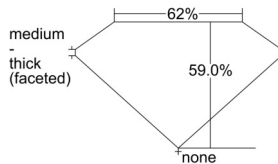

GIA®

FACSIMILE

GIA REPORT 7508581121

Verify this report at GIA.edu

GIA NATURAL DIAMOND DOSSIER®

November 06, 2024
GIA Report Number 7508581121
Shape and Cutting Style ..... Pear Brilliant
Measurements ..... 6.04 x 3.74 x 2.21 mm

GRADING RESULTS

Carat Weight ..... 0.30 carat
Color Grade ..... F
Clarity Grade VS1

ADDITIONAL GRADING INFORMATION

Polish ..... Excellent
Symmetry ..... Very Good
Fluorescence ..... None
Clarity Characteristics ..... Crystal
Inscription(s): GIA 7508581121

PROPORTIONS

Profile not to actual proportions

GRADING SCALES

GIA COLOR SCALE		GIA CLARITY SCALE			
COLORLESS	D	VERY VERY SLIGHTLY INCLUDED	FLAWLESS		
	E		INTERNALLY FLAWLESS		
	F	VERY SLIGHTLY INCLUDED	VVS₁		
	G		VVS₂		
	H		VS₁		
	NEAR COLORLESS	I	SLIGHTLY INCLUDED	VS₂	
		J		SI₁	
		FAINT	K	INCLUDED	SI₂
			L		I₁
			M		I₂
VERT LIGHT	N	LIGHT	I₃		
	O				
	P				
	Q				
	R				
	S