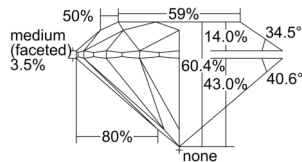

GIA®

FACSIMILE

GIA NATURAL DIAMOND DOSSIER®

October 07, 2024
GIA Report Number 7508582034
Shape and Cutting Style ..... Round Brilliant
Measurements ..... 5.12 - 5.14 x 3.10 mm

GRADING RESULTS

Carat Weight ..... 0.50 carat
Color Grade ..... F
Clarity Grade S11
Cut Grade ..... Excellent

ADDITIONAL GRADING INFORMATION

Polish ..... Excellent
Symmetry ..... Excellent
Fluorescence ..... None
Clarity Characteristics..... Crystal, Feather
Inscription(s): GIA 7508582034

GIA REPORT 7508582034

Verify this report at GIA.edu

PROPORTIONS

Profile to actual proportions

GRADING SCALES

GIA COLOR SCALE	GIA CLARITY SCALE	GIA CUT SCALE	
D	FLAWLESS	EXCELLENT	
E	INTERNALLY FLAWLESS		
F		VVS₁	VERY GOOD
G	VVS₂		
H	VS₁	GOOD	
I	VS₂		
J	S1₁	FAIR	
K	S1₂		
L	I₁	POOR	
M	I₂		
N	I₃		
O			
P			
Q			
R			
S			
T			
U			
V			
W			
X			
Y			
Z