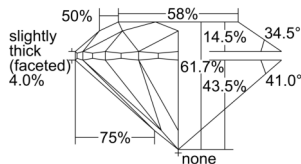

GIA®

FACSIMILE

GIA REPORT 7508585276

Verify this report at GIA.edu

GIA NATURAL DIAMOND DOSSIER®

October 08, 2024
GIA Report Number 7508585276
Shape and Cutting Style ..... Round Brilliant
Measurements ..... 4.29 - 4.32 x 2.66 mm

GRADING RESULTS

Carat Weight ..... 0.30 carat
Color Grade ..... F
Clarity Grade S11
Cut Grade ..... Excellent

ADDITIONAL GRADING INFORMATION

Polish ..... Excellent
Symmetry ..... Excellent
Fluorescence ..... None
Clarity Characteristics..... Crystal, Cloud, Feather
Inspection(s): GIA 7508585276

PROPORTIONS

GRADING SCALES

GIA COLOR SCALE	GIA CLARITY SCALE	GIA CUT SCALE	
D	FLAWLESS	EXCELLENT	
E	INTERNALLY FLAWLESS		
F		VVS₁	VERY GOOD
G	VVS₂		
H	VS₁	GOOD	
I	VS₂		
J	S1₁	FAIR	
K	S1₂		
L	I₁	POOR	
M	I₂		
N	I₃		
O			
P			
Q			
R			
S			
T			
U			
V			
W			
X			
Y			
Z