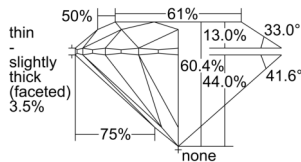

GIA®

FACSIMILE

GIA REPORT 7508586558

Verify this report at GIA.edu

GIA NATURAL DIAMOND DOSSIER®

October 08, 2024
GIA Report Number 7508586558
Shape and Cutting Style ..... Round Brilliant
Measurements ..... 4.05 - 4.08 x 2.45 mm

GRADING RESULTS

Carat Weight ..... 0.24 carat
Color Grade ..... F
Clarity Grade VS1
Cut Grade ..... Excellent

ADDITIONAL GRADING INFORMATION

Polish ..... Excellent
Symmetry ..... Excellent
Fluorescence ..... None
Clarity Characteristics..... Crystal, Cloud, Needle, Pinpoint
Inscription(s): GIA 7508586558

PROPORTIONS

GRADING SCALES

GIA COLOR SCALE	GIA CLARITY SCALE	GIA CUT SCALE	
D	FLAWLESS	EXCELLENT	
E	INTERNALLY FLAWLESS		
F		VVS₁	VERY GOOD
G	VVS₂		
H	VS₁	GOOD	
I	VS₂		
J	SI₁	FAIR	
K	SI₂		
L	I₁	POOR	
M	I₂		
N	I₃		
O			
P			
Q			
R			
S			
T			
U			
V			
W			
X			
Y			
Z