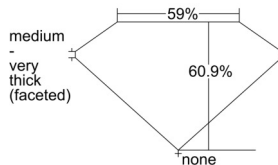

GIA®

FACSIMILE

GIA REPORT 7508589545

Verify this report at GIA.edu

GIA NATURAL DIAMOND DOSSIER®

October 08, 2024
GIA Report Number 7508589545
Shape and Cutting Style ..... Heart Brilliant
Measurements ..... 4.59 x 5.42 x 3.30 mm

GRADING RESULTS

Carat Weight ..... 0.50 carat
Color Grade ..... G
Clarity Grade VS2

ADDITIONAL GRADING INFORMATION

Polish ..... Excellent
Symmetry ..... Very Good
Fluorescence ..... None
Clarity Characteristics.. Cloud, Feather, Crystal, Indented Natural
Inscription(s): GIA 7508589545

PROPORTIONS

Profile not to actual proportions

GRADING SCALES

GIA COLOR SCALE		GIA CLARITY SCALE			
COLORLESS	D	VERY VERY SLIGHTLY INCLUDED	FLAWLESS		
	E		INTERNALLY FLAWLESS		
	F	VERY SLIGHTLY INCLUDED	VVS₁		
	G		VVS₂		
	H		VS₁		
	NEAR COLORLESS	I	SLIGHTLY INCLUDED	VS₂	
		J		SI₁	
		FAINT	K	INCLUDED	SI₂
			L		I₁
			M		I₂
VERT LIGHT	N	LIGHT	I₃		
	O				
	P				
	Q				
	R