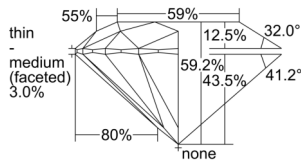

GIA®

FACSIMILE

GIA REPORT 7508589721

Verify this report at GIA.edu

GIA NATURAL DIAMOND DOSSIER®

October 07, 2024
GIA Report Number 7508589721
Shape and Cutting Style ..... Round Brilliant
Measurements ..... 4.28 - 4.29 x 2.54 mm

GRADING RESULTS

Carat Weight ..... 0.28 carat
Color Grade ..... G
Clarity Grade VVS2
Cut Grade ..... Excellent

ADDITIONAL GRADING INFORMATION

Polish ..... Excellent
Symmetry ..... Excellent
Fluorescence ..... None
Clarity Characteristics ..... Pinpoint, Cloud
Inscription(s): GIA 7508589721

PROPORTIONS

Profile to actual proportions

GRADING SCALES

GIA COLOR SCALE	GIA CLARITY SCALE	GIA CUT SCALE	
D	FLAWLESS	EXCELLENT	
E	INTERNALLY FLAWLESS		
F		VVS₁	VERY GOOD
G	VVS₂		
H	VS₁	GOOD	
I	VS₂		
J	SI₁	FAIR	
K	SI₂		
L	I₁	POOR	
M	I₂		
N	I₃		
O			
P			
Q			
R			
S			
T			
U			
V			
W			
X			
Y			
Z