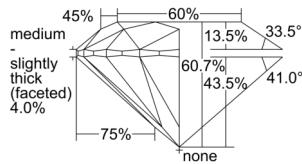

GIA®

FACSIMILE

GIA REPORT

7508590467

Verify this report at GIA.edu

GIA NATURAL DIAMOND DOSSIER®

October 09, 2024
GIA Report Number **7508590467**
Shape and Cutting Style ..... **Round Brilliant**
Measurements ..... **5.14 - 5.18 x 3.13 mm**

GRADING RESULTS

Carat Weight ..... **0.51 carat**
Color Grade ..... **K**
Clarity Grade **VS2**
Cut Grade ..... **Excellent**

ADDITIONAL GRADING INFORMATION

Polish ..... **Excellent**
Symmetry ..... **Excellent**
Fluorescence ..... **None**
Clarity Characteristics..... **Cloud, Crystal**
Inscription(s): **GIA 7508590467**

PROPORTIONS

Profile to actual proportions

GRADING SCALES

GIA COLOR SCALE

COLORED	D
	E
	F
	G
	H
	I
	J
NEAR COLORLESS	K
	L
	M
	N
	O
	P
	R
	S
	T
	U
	V
	W
	X
	Y
LIGHT	Z

GIA CLARITY SCALE

FLAWLESS	VERY VERY SLIGHTLY INCLUDED	VS₁	VS₂	SI₁	SI₂	I₁	I₂	I₃	
									FLAWLESS
INTERNALLY FLAWLESS	VERY SLIGHTLY INCLUDED	VS₁	VS₂	SI₁	SI₂	I₁	I₂	I₃	
	SLIGHTLY INCLUDED								
	INCLUDED								

GIA CUT SCALE

EXCELLENT
VERY GOOD
GOOD
FAIR
POOR