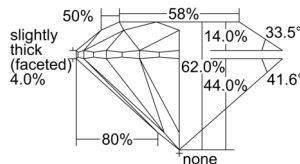

GIA®

FACSIMILE

GIA REPORT

7508590698

Verify this report at GIA.edu

GIA NATURAL DIAMOND DOSSIER®

October 08, 2024
GIA Report Number 7508590698
Shape and Cutting Style ..... Round Brilliant
Measurements ..... 4.77 - 4.80 x 2.97 mm

GRADING RESULTS

Carat Weight ..... 0.41 carat
Color Grade ..... E
Clarity Grade VS1
Cut Grade ..... Excellent

ADDITIONAL GRADING INFORMATION

Polish ..... Excellent
Symmetry ..... Excellent
Fluorescence ..... None
Clarity Characteristics..... Feather, Needle, Pinpoint, Cloud
Inscription(s): GIA 7508590698

PROPORTIONS

Profile to actual proportions