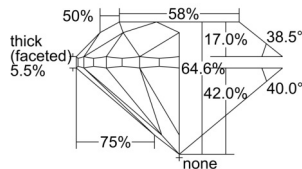

GIA®

FACSIMILE

GIA REPORT

7508595821

Verify this report at GIA.edu

GIA NATURAL DIAMOND DOSSIER®

October 08, 2024
GIA Report Number 7508595821
Shape and Cutting Style ..... Round Brilliant
Measurements ..... 5.42 - 5.55 x 3.54 mm

GRADING RESULTS

Carat Weight ..... 0.70 carat
Color Grade ..... F
Clarity Grade VS2
Cut Grade ..... Very Good

ADDITIONAL GRADING INFORMATION

Polish ..... Excellent
Symmetry ..... Good
Fluorescence ..... None
Clarity Characteristics..... Indented Natural, Crystal
Inscription(s): GIA 7508595821

PROPORTIONS

Profile to actual proportions

GRADING SCALES

GIA COLOR SCALE

COLORLESS	D
	E
	F
	G
	H
	I
	J
NEAR COLORLESS	K
	L
Faint	M
	N
	O
	P
Very Light	Q
	R
	S
	T
	U
	V
Light	W
	X
	Y
	Z

GIA CLARITY SCALE

FLAWLESS	VERY VERY SLIGHTLY INCLUDED	VVS₁	VVS₂	VS₁	VS₂	SLIGHTLY SLIGHTLY INCLUDED	SI₁	SI₂	I₁	I₂	I₃	
												VERY SLIGHTLY INCLUDED
INTERNALLY FLAWLESS												

GIA CUT SCALE

EXCELLENT
VERY GOOD
GOOD
FAIR
POOR