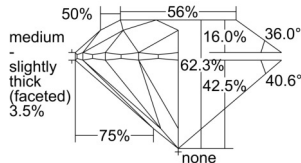

GIA®

FACSIMILE

GIA REPORT 7508595834

Verify this report at GIA.edu

GIA NATURAL DIAMOND DOSSIER®

October 08, 2024
GIA Report Number 7508595834
Shape and Cutting Style ..... Round Brilliant
Measurements ..... 5.37 - 5.39 x 3.35 mm

GRADING RESULTS

Carat Weight ..... 0.60 carat
Color Grade ..... D
Clarity Grade VVS1
Cut Grade ..... Excellent

ADDITIONAL GRADING INFORMATION

Polish ..... Excellent
Symmetry ..... Excellent
Fluorescence ..... None
Clarity Characteristics ..... Pinpoint, Feather
Inscription(s): GIA 7508595834

PROPORTIONS

Profile to actual proportions

GRADING SCALES

GIA COLOR SCALE	GIA CLARITY SCALE	GIA CUT SCALE	
D	FLAWLESS	EXCELLENT	
E	INTERNALLY FLAWLESS		
F		VVS₁	VERY GOOD
G	VVS₂		
H	VS₁	GOOD	
I	VS₂		
J	SI₁	FAIR	
K	SI₂		
L	I₁	POOR	
M			
N			
O	I₂		
P			
Q	I₃		
R			
S			
T			
U			
V			
W			
X			
Y			
Z