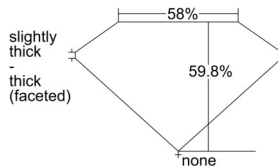

GIA®

FACSIMILE

GIA REPORT 7508600048

Verify this report at GIA.edu

GIA NATURAL DIAMOND DOSSIER®

October 08, 2024
GIA Report Number 7508600048
Shape and Cutting Style ..... Heart Brilliant
Measurements ..... 5.94 x 6.73 x 4.03 mm

GRADING RESULTS

Carat Weight ..... 0.90 carat
Color Grade ..... J
Clarity Grade VVS1

ADDITIONAL GRADING INFORMATION

Polish ..... Excellent
Symmetry ..... Excellent
Fluorescence ..... None
Clarity Characteristics ..... Pinpoint
Inscription(s): GIA 7508600048

PROPORTIONS

Profile not to actual proportions

GRADING SCALES

GIA COLOR SCALE		GIA CLARITY SCALE			
COLORLESS	D	VERY VERY SLIGHTLY INCLUDED	FLAWLESS		
	E		INTERNALLY FLAWLESS		
	F	VERY SLIGHTLY INCLUDED	VVS₁		
	G		VVS₂		
	H		VS₁		
	NEAR COLORLESS	I	SLIGHTLY INCLUDED	VS₂	
		J		SI₁	
		FAINT	K	INCLUDED	SI₂
			L		I₁
			M		I₂
VERT LIGHT	N	LIGHT	I₃		
	O				
	P				
	Q				
	R