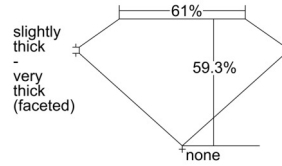

GIA®

FACSIMILE

GIA REPORT 7508600704

Verify this report at gia.edu

GIA NATURAL DIAMOND DOSSIER®

October 10, 2024
GIA Report Number 7508600704
Shape and Cutting Style ..... Heart Brilliant
Measurements ..... 4.39 x 5.12 x 3.04 mm

GRADING RESULTS

Carat Weight ..... 0.40 carat
Color Grade ..... E
Clarity Grade VS1

ADDITIONAL GRADING INFORMATION

Polish ..... Excellent
Symmetry ..... Very Good
Fluorescence ..... Faint
Clarity Characteristics..... Crystal, Cavity, Cloud, Needle
Inscription(s): GIA 7508600704

PROPORTIONS

Profile not to actual proportions

GRADING SCALES

GIA COLOR SCALE		GIA CLARITY SCALE	
COLORLESS	D	VERY VERY SLIGHTLY INCLUDED	FLAWLESS
	E		INTERNALLY FLAWLESS
	F		VVS₁
	G		VVS₂
	H		VS₁
	I		VS₂
	J		SI₁
	K		SI₂
	L		I₁
	M		I₂
NEAR COLORLESS	N	SLIGHTLY INCLUDED	I₃
	O		
	P		
	Q		
FAINT	R		
	S		
	T		
	U		
VERY LIGHT	V		
	W		
	X		
	Y		
LIGHT	Z