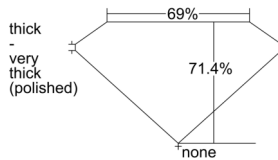

GIA®

FACSIMILE

GIA REPORT

7508618646

Verify this report at GIA.edu

GIA NATURAL DIAMOND DOSSIER®

October 10, 2024
GIA Report Number 7508618646
Shape and Cutting Style ..... Square Modified Brilliant
Measurements ..... 4.73 x 4.63 x 3.31 mm

GRADING RESULTS

Carat Weight ..... 0.63 carat
Color Grade ..... E
Clarity Grade VS1

ADDITIONAL GRADING INFORMATION

Polish ..... Excellent
Symmetry ..... Very Good
Fluorescence ..... None
Clarity Characteristics ..... Feather, Pinpoint
Inscription(s): GIA 7508618646

PROPORTIONS

Profile not to actual proportions

GRADING SCALES

GIA COLOR SCALE		GIA CLARITY SCALE				
COLORLESS	D	VERY VERY SLIGHTLY INCLUDED	FLAWLESS			
	E		INTERNALLY FLAWLESS			
	F		VVS₁			
	NEAR COLORLESS	G	VERY SLIGHTLY INCLUDED	VVS₂		
		H		VS₁		
		FAINT	I	SLIGHTLY INCLUDED	VS₂	
			J		SI₁	
			LIGHT	K	INCLUDED	SI₂
	L	I₁				
	M	I₂				
N	INCLUDED	I₃				
O						
P						
Q						
R						
S						
T						
U						
V						
W						
X						
Y						
Z