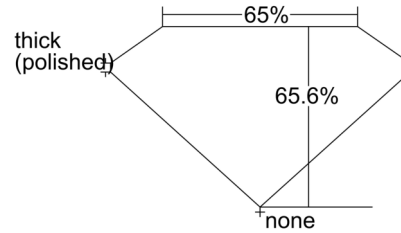

GIA NATURAL DIAMOND GRADING REPORT

October 11, 2024
 GIA Report Number 7508621799
 Shape and Cutting Style Square Emerald Cut
 Measurements 6.90 x 6.87 x 4.50 mm

GRADING RESULTS

Carat Weight 2.02 carat
 Color Grade H
 Clarity Grade VS1

Profile not to actual proportions

CLARITY CHARACTERISTICS

KEY TO SYMBOLS*

- Cloud
- Pinpoint

* Red symbols denote internal characteristics (inclusions). Green or black symbols denote external characteristics (blemishes). Diagram is an approximate representation of the diamond, and symbols shown indicate type, position, and approximate size of clarity characteristics. All clarity characteristics may not be shown. Details of finish are not shown.