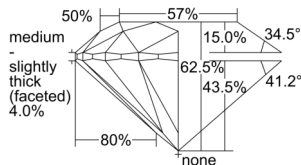

GIA®

FACSIMILE

GIA REPORT 7508621944

Verify this report at GIA.edu

GIA NATURAL DIAMOND DOSSIER®

October 10, 2024
GIA Report Number 7508621944
Shape and Cutting Style ..... Round Brilliant
Measurements ..... 3.77 - 3.79 x 2.36 mm

GRADING RESULTS

Carat Weight ..... 0.21 carat
Color Grade ..... F
Clarity Grade VS1
Cut Grade ..... Excellent

ADDITIONAL GRADING INFORMATION

Polish ..... Excellent
Symmetry ..... Excellent
Fluorescence ..... Faint
Clarity Characteristics ..... Feather, Cloud, Pinpoint
Inscription(s): GIA 7508621944

PROPORTIONS

Profile to actual proportions

GRADING SCALES

GIA COLOR SCALE	GIA CLARITY SCALE	GIA CUT SCALE	
D	FLAWLESS	EXCELLENT	
E	INTERNALLY FLAWLESS		
F		VVS₁	VERY GOOD
G	VVS₂		
H	VS₁	GOOD	
I	VS₂		
J	SI₁	FAIR	
K	SI₂		
L	I₁	POOR	
M			
N			
O	I₂		
P			
Q			
R	I₃		
S			
T			
U			
V			
W			
X			
Y			
Z