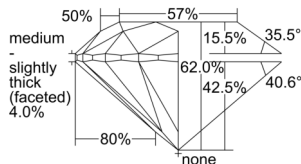

GIA®

FACSIMILE

GIA REPORT 7508622530

Verify this report at GIA.edu

GIA NATURAL DIAMOND DOSSIER®

October 10, 2024
GIA Report Number 7508622530
Shape and Cutting Style ..... Round Brilliant
Measurements ..... 4.43 - 4.45 x 2.75 mm

GRADING RESULTS

Carat Weight ..... 0.33 carat
Color Grade ..... F
Clarity Grade S11
Cut Grade ..... Excellent

ADDITIONAL GRADING INFORMATION

Polish ..... Excellent
Symmetry ..... Excellent
Fluorescence ..... None
Clarity Characteristics ..... Crystal, Cloud
Inscription(s): GIA 7508622530

PROPORTIONS

Profile to actual proportions

GRADING SCALES

GIA COLOR SCALE	GIA CLARITY SCALE	GIA CUT SCALE	
D	FLAWLESS	EXCELLENT	
E	INTERNALLY FLAWLESS		
F		VVS₁	VERY GOOD
G	VVS₂		
H	VS₁	GOOD	
I	VS₂		
J	S1₁	FAIR	
K	S1₂		
L	I₁	POOR	
M	I₂		
N	I₃		
O			
P			
Q			
R			
S			
T			
U			
V			
W			
X			
Y			
Z