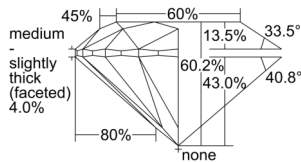

GIA®

FACSIMILE

GIA NATURAL DIAMOND DOSSIER®

October 10, 2024
GIA Report Number 7508623023
Shape and Cutting Style ..... Round Brilliant
Measurements ..... 5.51 - 5.53 x 3.32 mm

GRADING RESULTS

Carat Weight ..... 0.62 carat
Color Grade ..... H
Clarity Grade VS1
Cut Grade ..... Excellent

ADDITIONAL GRADING INFORMATION

Polish ..... Excellent
Symmetry ..... Excellent
Fluorescence ..... None
Clarity Characteristics ..... Crystal, Pinpoint
Inscription(s): GIA 7508623023

GIA REPORT 7508623023

Verify this report at GIA.edu

PROPORTIONS

Profile to actual proportions

GRADING SCALES

GIA COLOR SCALE	GIA CLARITY SCALE	GIA CUT SCALE
D	FLAWLESS	EXCELLENT
E	FLAWLESS	
F	INTERNALLY FLAWLESS	VERY GOOD
G	FLAWLESS	
H	VVS₁	GOOD
I	VVS₂	
J	VS₁	FAIR
K	VS₂	
L	SI₁	POOR
M	SI₂	
N	I₁	
O	I₂	
P	I₃	
Q		
R		
S		
T		
U		
V		
W		
X		
Y		
Z