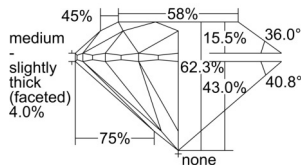

GIA®

FACSIMILE

GIA REPORT 7508623206

Verify this report at GIA.edu

GIA NATURAL DIAMOND DOSSIER®

October 10, 2024
GIA Report Number 7508623206
Shape and Cutting Style ..... Round Brilliant
Measurements ..... 5.30 - 5.31 x 3.31 mm

GRADING RESULTS

Carat Weight ..... 0.58 carat
Color Grade ..... G
Clarity Grade VS1
Cut Grade ..... Excellent

ADDITIONAL GRADING INFORMATION

Polish ..... Excellent
Symmetry ..... Excellent
Fluorescence ..... Faint
Clarity Characteristics ..... Feather, Pinpoint
Inscription(s): GIA 7508623206

PROPORTIONS

Profile to actual proportions