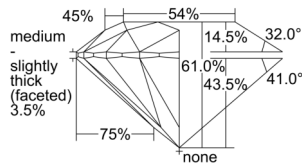

GIA®

FACSIMILE

GIA REPORT

7508624145

Verify this report at GIA.edu

GIA NATURAL DIAMOND DOSSIER®

October 14, 2024
GIA Report Number 7508624145
Shape and Cutting Style ..... Round Brilliant
Measurements ..... 5.49 - 5.52 x 3.36 mm

GRADING RESULTS

Carat Weight ..... 0.61 carat
Color Grade ..... G
Clarity Grade SI2
Cut Grade ..... Excellent

ADDITIONAL GRADING INFORMATION

Polish ..... Excellent
Symmetry ..... Excellent
Fluorescence ..... Medium Blue
Clarity Characteristics ..... Crystal
Inscription(s): GIA 7508624145

PROPORTIONS

Profile to actual proportions

GRADING SCALES

GIA COLOR SCALE	GIA CLARITY SCALE	GIA CUT SCALE	
D	FLAWLESS	EXCELLENT	
E	INTERNALLY FLAWLESS		
F		VVS₁	VERY GOOD
G	VVS₂		
H	VS₁	GOOD	
I	VS₂		
J	SI₁	FAIR	
K	SI₂		
L	I₁	POOR	
M	I₂		
N	I₃		
O			
P			
Q			
R			
S			
T			
U			
V			
W			
X			
Y			
Z