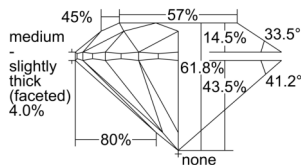

GIA®

FACSIMILE

GIA REPORT 7508624365

Verify this report at GIA.edu

GIA NATURAL DIAMOND DOSSIER®

October 11, 2024
GIA Report Number 7508624365
Shape and Cutting Style ..... Round Brilliant
Measurements ..... 4.30 - 4.32 x 2.66 mm

GRADING RESULTS

Carat Weight ..... 0.30 carat
Color Grade ..... D
Clarity Grade S11
Cut Grade ..... Excellent

ADDITIONAL GRADING INFORMATION

Polish ..... Excellent
Symmetry ..... Excellent
Fluorescence ..... None
Clarity Characteristics..... Crystal, Cloud, Feather
Inscription(s): GIA 7508624365

PROPORTIONS

Profile to actual proportions