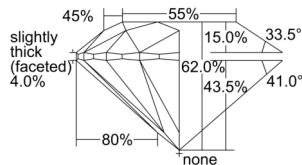

GIA®

FACSIMILE

GIA REPORT 7508624369

Verify this report at GIA.edu

GIA NATURAL DIAMOND DOSSIER®

October 10, 2024
GIA Report Number 7508624369
Shape and Cutting Style ..... Round Brilliant
Measurements ..... 3.66 - 3.69 x 2.28 mm

GRADING RESULTS

Carat Weight ..... 0.18 carat
Color Grade ..... G
Clarity Grade VS1
Cut Grade ..... Excellent

ADDITIONAL GRADING INFORMATION

Polish ..... Excellent
Symmetry ..... Excellent
Fluorescence ..... None
Clarity Characteristics ..... Cloud, Needle
Inscription(s): GIA 7508624369

PROPORTIONS

Profile to actual proportions