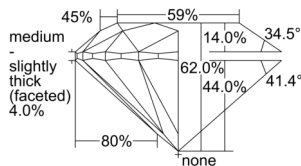

GIA®

FACSIMILE

GIA REPORT 7508624511

Verify this report at GIA.edu

GIA NATURAL DIAMOND DOSSIER®

October 10, 2024
GIA Report Number 7508624511
Shape and Cutting Style ..... Round Brilliant
Measurements ..... 3.62 - 3.64 x 2.25 mm

GRADING RESULTS

Carat Weight ..... 0.18 carat
Color Grade ..... F
Clarity Grade VVS1
Cut Grade ..... Excellent

ADDITIONAL GRADING INFORMATION

Polish ..... Excellent
Symmetry ..... Excellent
Fluorescence ..... Faint
Clarity Characteristics ..... Cloud, Indented Natural
Inscription(s): GIA 7508624511

PROPORTIONS

Profile to actual proportions

GRADING SCALES

GIA COLOR SCALE	GIA CLARITY SCALE	GIA CUT SCALE	
D	FLAWLESS	EXCELLENT	
E	INTERNALLY FLAWLESS		
F		VVS₁	VERY GOOD
G	VVS₂		
H	VS₁	GOOD	
I	VS₂		
J	SI₁	FAIR	
K	SI₂		
L	I₁	POOR	
M			
N			
O	I₂		
P			
Q			
R	I₃		
S			
T			
U			
V			
W			
X			
Y			
Z