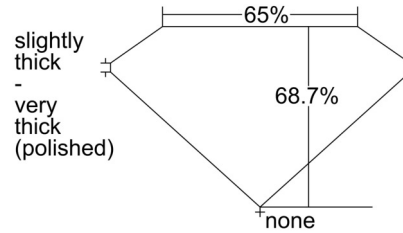

GIA NATURAL DIAMOND GRADING REPORT

October 14, 2024
 GIA Report Number 7508625334
 Shape and Cutting Style Cut-Cornered Rectangular
 Modified Brilliant
 Measurements 7.49 x 5.37 x 3.69 mm

GRADING RESULTS

Carat Weight 1.22 carat
 Color Grade I
 Clarity Grade SI2

ADDITIONAL GRADING INFORMATION

Polish Excellent
 Symmetry Excellent
 Fluorescence Strong Blue
 Inscription(s): GIA 7508625334

Comments: Pinpoints are not shown. Surface graining is not shown.

PROPORTIONS

Profile not to actual proportions

CLARITY CHARACTERISTICS

KEY TO SYMBOLS*

- Crystal
- ~ Feather
- ∖ Needle
- ∩ Indented Natural

* Red symbols denote internal characteristics (inclusions). Green or black symbols denote external characteristics (blemishes). Diagram is an approximate representation of the diamond, and symbols shown indicate type, position, and approximate size of clarity characteristics. All clarity characteristics may not be shown. Details of finish are not shown.