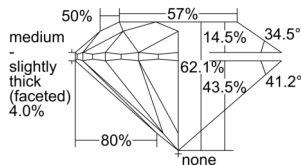

GIA®

FACSIMILE

GIA REPORT 7508629472

Verify this report at GIA.edu

GIA NATURAL DIAMOND DOSSIER®

October 11, 2024
GIA Report Number 7508629472
Shape and Cutting Style ..... Round Brilliant
Measurements ..... 4.19 - 4.21 x 2.61 mm

GRADING RESULTS

Carat Weight ..... 0.28 carat
Color Grade ..... D
Clarity Grade VS1
Cut Grade ..... Excellent

ADDITIONAL GRADING INFORMATION

Polish ..... Excellent
Symmetry ..... Excellent
Fluorescence ..... None
Clarity Characteristics..... Cloud, Needle, Pinpoint
Inscription(s): GIA 7508629472

PROPORTIONS

Profile to actual proportions

GRADING SCALES

GIA COLOR SCALE	GIA CLARITY SCALE	GIA CUT SCALE	
D	FLAWLESS	EXCELLENT	
E	INTERNALLY FLAWLESS		
F		VVS₁	VERY GOOD
G	VVS₂		
H	VS₁	GOOD	
I	VS₂		
J	SI₁	FAIR	
K	SI₂		
L	I₁	POOR	
M			
N			
O	I₂		
P			
Q			
R	I₃		
S			
T			
U			
V			
W			
X			
Y			
Z