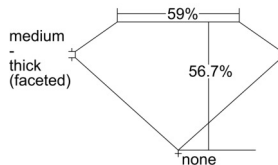

GIA®

FACSIMILE

GIA REPORT

7508631761

Verify this report at GIA.edu

GIA NATURAL DIAMOND DOSSIER®

October 10, 2024
GIA Report Number 7508631761
Shape and Cutting Style ..... Heart Brilliant
Measurements ..... 4.96 x 5.59 x 3.17 mm

GRADING RESULTS

Carat Weight ..... 0.51 carat
Color Grade I
Clarity Grade VS1

ADDITIONAL GRADING INFORMATION

Polish ..... Excellent
Symmetry ..... Excellent
Fluorescence ..... None
Clarity Characteristics ..... Feather, Needle, Pinpoint
Inscription(s): GIA 7508631761

PROPORTIONS

Profile not to actual proportions

GRADING SCALES

GIA COLOR SCALE		GIA CLARITY SCALE			
COLORLESS	D	VERY VERY SLIGHTLY INCLUDED	FLAWLESS		
	E		INTERNALLY FLAWLESS		
	F	VERY SLIGHTLY INCLUDED	VVS₁		
	G		VVS₂		
	H		VS₁		
	NEAR COLORLESS	I	SLIGHTLY INCLUDED	VS₂	
		J		SI₁	
		FAINT	K	INCLUDED	SI₂
			L		I₁
			M		I₂
VERT LIGHT	N	LIGHT	I₃		
	O				
	P				
	Q				
	R