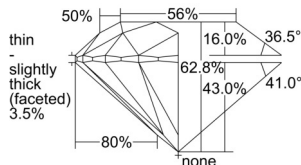

GIA®

FACSIMILE

GIA REPORT 7508633839

Verify this report at GIA.edu

GIA NATURAL DIAMOND DOSSIER®

October 11, 2024
GIA Report Number 7508633839
Shape and Cutting Style ..... Round Brilliant
Measurements ..... 4.25 - 4.27 x 2.68 mm

GRADING RESULTS

Carat Weight ..... 0.30 carat
Color Grade ..... F
Clarity Grade S11
Cut Grade ..... Excellent

ADDITIONAL GRADING INFORMATION

Polish ..... Excellent
Symmetry ..... Excellent
Fluorescence ..... Faint
Clarity Characteristics ..... Feather, Cloud, Crystal
Inscription(s): GIA 7508633839

PROPORTIONS

Profile to actual proportions

GRADING SCALES

GIA COLOR SCALE	GIA CLARITY SCALE	GIA CUT SCALE	
D	FLAWLESS	EXCELLENT	
E	INTERNALLY FLAWLESS		
F		VVS₁	VERY GOOD
G	VVS₂		
H	VS₁	GOOD	
I	VS₂		
J	S1₁	FAIR	
K	S1₂		
L	I₁	POOR	
M	I₂		
N	I₃		
O			
P			
Q			
R			
S			
T			
U			
V			
W			
X			
Y			
Z