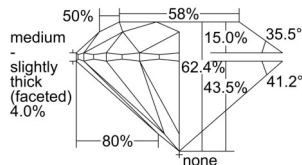

GIA®

FACSIMILE

GIA REPORT 7508651785

Verify this report at GIA.edu

GIA NATURAL DIAMOND DOSSIER®

October 15, 2024
GIA Report Number 7508651785
Shape and Cutting Style ..... Round Brilliant
Measurements ..... 5.06 - 5.09 x 3.17 mm

GRADING RESULTS

Carat Weight ..... 0.51 carat
Color Grade ..... K
Clarity Grade VS1
Cut Grade ..... Excellent

ADDITIONAL GRADING INFORMATION

Polish ..... Excellent
Symmetry ..... Excellent
Fluorescence ..... None
Clarity Characteristics ..... Feather, Pinpoint
Inscription(s): GIA 7508651785

PROPORTIONS

Profile to actual proportions

GRADING SCALES

GIA COLOR SCALE	GIA CLARITY SCALE	GIA CUT SCALE	
D	FLAWLESS	EXCELLENT	
E	INTERNALLY FLAWLESS		
F		VVS₁	VERY GOOD
G	VVS₂		
H	VS₁	GOOD	
I	VS₂		
J	SI₁	FAIR	
K	SI₂		
L	I₁	POOR	
M	I₂		
N	I₃		
O			
P			
Q			
R			
S			
T			
U			
V			
W			
X			
Y			
Z