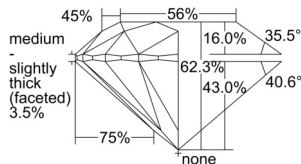

GIA®

FACSIMILE

GIA REPORT 7508656241

Verify this report at GIA.edu

GIA NATURAL DIAMOND DOSSIER®

October 16, 2024
GIA Report Number 7508656241
Shape and Cutting Style ..... Round Brilliant
Measurements ..... 5.41 - 5.44 x 3.38 mm

GRADING RESULTS

Carat Weight ..... 0.61 carat
Color Grade ..... K
Clarity Grade VVS1
Cut Grade ..... Excellent

ADDITIONAL GRADING INFORMATION

Polish ..... Excellent
Symmetry ..... Excellent
Fluorescence ..... None
Clarity Characteristics ..... Feather
Inscription(s): GIA 7508656241

PROPORTIONS

Profile to actual proportions

GRADING SCALES

GIA COLOR SCALE	GIA CLARITY SCALE	GIA CUT SCALE	
D	FLAWLESS	EXCELLENT	
E	INTERNALLY FLAWLESS		
F		VVS₁	VERY GOOD
G	VVS₂		
H	VS₁	GOOD	
I	VS₂		
J	SI₁	FAIR	
K	SI₂		
L	I₁	POOR	
M			
N			
O	I₂		
P			
Q			
R	I₃		
S			
T			
U			
V			
W			
X			
Y			
Z