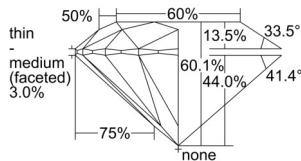

GIA®

FACSIMILE

GIA REPORT 7508657209

Verify this report at GIA.edu

GIA NATURAL DIAMOND DOSSIER®

October 16, 2024
GIA Report Number 7508657209
Shape and Cutting Style ..... Round Brilliant
Measurements ..... 4.38 - 4.42 x 2.64 mm

GRADING RESULTS

Carat Weight ..... 0.31 carat
Color Grade ..... K
Clarity Grade S11
Cut Grade ..... Excellent

ADDITIONAL GRADING INFORMATION

Polish ..... Excellent
Symmetry ..... Excellent
Fluorescence ..... None
Clarity Characteristics ..... Feather
Inscription(s): GIA 7508657209

PROPORTIONS

Profile to actual proportions

GRADING SCALES

GIA COLOR SCALE	GIA CLARITY SCALE	GIA CUT SCALE	
D	FLAWLESS	EXCELLENT	
E	INTERNALLY FLAWLESS		
F		VVS₁	VERY GOOD
G	VVS₂		
H	VS₁	GOOD	
I	VS₂		
J	S1₁	FAIR	
K	S1₂		
L	I₁	POOR	
M	I₂		
N	I₃		
O			
P			
Q			
R			
S			
T			
U			
V			
W			
X			
Y			
Z