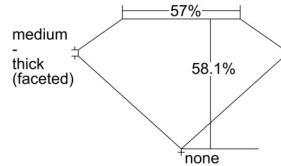

GIA®

FACSIMILE

GIA REPORT 7508661986

Verify this report at GIA.edu

GIA NATURAL DIAMOND DOSSIER®

October 16, 2024
GIA Report Number 7508661986
Shape and Cutting Style ..... Heart Brilliant
Measurements ..... 4.27 x 4.99 x 2.90 mm

GRADING RESULTS

Carat Weight ..... 0.36 carat
Color Grade ..... D
Clarity Grade VS1

ADDITIONAL GRADING INFORMATION

Polish ..... Excellent
Symmetry ..... Excellent
Fluorescence ..... None
Clarity Characteristics ..... Cloud, Pinpoint, Needle
Inspection(s): GIA 7508661986

PROPORTIONS

Profile not to actual proportions

GRADING SCALES

GIA COLOR SCALE		GIA CLARITY SCALE			
COLORLESS	D	VERY VERY SLIGHTLY INCLUDED	FLAWLESS		
	E		INTERNALLY FLAWLESS		
	F	VERY SLIGHTLY INCLUDED	VVS₁		
	G		VVS₂		
	H		VS₁		
	NEAR COLORLESS	I	SLIGHTLY INCLUDED	VS₂	
		J		SI₁	
		FAINT	K	INCLUDED	SI₂
			L		I₁
			M		I₂
VERT LIGHT	N	LIGHT	I₃		
	O				
	P				
	Q				
	R