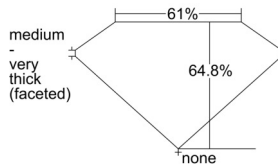

GIA®

FACSIMILE

GIA REPORT 7508664224

Verify this report at GIA.edu

GIA NATURAL DIAMOND DOSSIER®

October 15, 2024
GIA Report Number 7508664224
Shape and Cutting Style ..... Oval Brilliant
Measurements ..... 6.69 x 4.83 x 3.13 mm

GRADING RESULTS

Carat Weight ..... 0.66 carat
Color Grade ..... G
Clarity Grade SI1

ADDITIONAL GRADING INFORMATION

Polish ..... Excellent
Symmetry ..... Excellent
Fluorescence ..... None
Clarity Characteristics ..... Feather
Inscription(s): GIA 7508664224

PROPORTIONS

Profile not to actual proportions

GRADING SCALES

GIA COLOR SCALE		GIA CLARITY SCALE			
COLORLESS	D	VERY VERY SLIGHTLY INCLUDED	FLAWLESS		
	E		INTERNALLY FLAWLESS		
	F	VERY SLIGHTLY INCLUDED	VVS₁		
	G		VVS₂		
	H		VS₁		
	NEAR COLORLESS	I	SLIGHTLY INCLUDED	VS₂	
		J		SI₁	
		FAINT	K	INCLUDED	SI₂
			L		I₁
			M		I₂
VERT LIGHT	N	LIGHT	I₃		
	O				
	P				
	Q				
	R