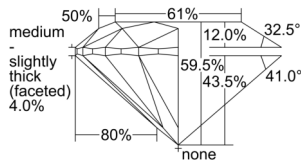

GIA®

FACSIMILE

GIA NATURAL DIAMOND DOSSIER®

October 22, 2024
GIA Report Number 7508722358
Shape and Cutting Style ..... Round Brilliant
Measurements ..... 5.46 - 5.49 x 3.26 mm

GRADING RESULTS

Carat Weight ..... 0.60 carat
Color Grade ..... F
Clarity Grade VVS2
Cut Grade ..... Excellent

ADDITIONAL GRADING INFORMATION

Polish ..... Excellent
Symmetry ..... Excellent
Fluorescence ..... Faint
Clarity Characteristics..... Needle, Pinpoint
Inscription(s): GIA 7508722358

GIA REPORT 7508722358

Verify this report at GIA.edu

PROPORTIONS

Profile to actual proportions