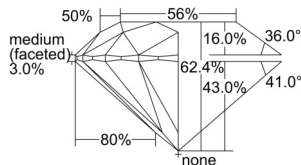

GIA®

FACSIMILE

GIA REPORT 7508734531

Verify this report at GIA.edu

GIA NATURAL DIAMOND DOSSIER®

October 28, 2024
GIA Report Number 7508734531
Shape and Cutting Style ..... Round Brilliant
Measurements ..... 6.17 - 6.22 x 3.87 mm

GRADING RESULTS

Carat Weight ..... 0.91 carat
Color Grade L
Clarity Grade S11
Cut Grade ..... Excellent

ADDITIONAL GRADING INFORMATION

Polish ..... Excellent
Symmetry ..... Excellent
Fluorescence ..... None
Clarity Characteristics ..... Feather, Crystal
Inscription(s): GIA 7508734531

PROPORTIONS

Profile to actual proportions

GRADING SCALES

GIA COLOR SCALE

COLORED	D
	E
	F
	G
	H
	I
	J
NEAR COLORLESS	K
	L
Faint	M
	N
	O
	P
	Q
	R
	S
	T
	U
	V
	W
	X
	Y
Light	Z

GIA CLARITY SCALE

VERY VERY SLIGHTLY INCLUDED	FLAWLESS
	INTERNALLY FLAWLESS
VERY SLIGHTLY INCLUDED	VVS₁
	VVS₂
SLIGHTLY INCLUDED	VS₁
	VS₂
INCLUDED	SI₁
	SI₂
	I₁
	I₂
	I₃

GIA CUT SCALE

EXCELLENT
VERY GOOD
GOOD
FAIR
POOR