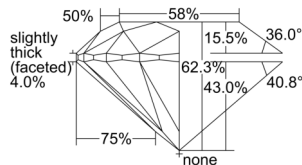

GIA®

FACSIMILE

GIA REPORT 7508736808

Verify this report at GIA.edu

GIA NATURAL DIAMOND DOSSIER®

October 24, 2024
GIA Report Number 7508736808
Shape and Cutting Style ..... Round Brilliant
Measurements ..... 5.22 - 5.26 x 3.27 mm

GRADING RESULTS

Carat Weight ..... 0.56 carat
Color Grade ..... J
Clarity Grade VVS1
Cut Grade ..... Excellent

ADDITIONAL GRADING INFORMATION

Polish ..... Excellent
Symmetry ..... Excellent
Fluorescence ..... Faint
Clarity Characteristics..... Pinpoint, Indented Natural
Inscription(s): GIA 7508736808

PROPORTIONS

Profile to actual proportions

GRADING SCALES

GIA COLOR SCALE	GIA CLARITY SCALE	GIA CUT SCALE	
D	FLAWLESS	EXCELLENT	
E	INTERNALLY FLAWLESS		
F		VVS₁	VERY GOOD
G	VVS₂		
H	VS₁	GOOD	
I	VS₂		
J	SI₁	FAIR	
K	SI₂		
L	I₁	POOR	
M	I₂		
N	I₃		
O			
P			
Q			
R			
S			
T			
U			
V			
W			
X			
Y			
Z